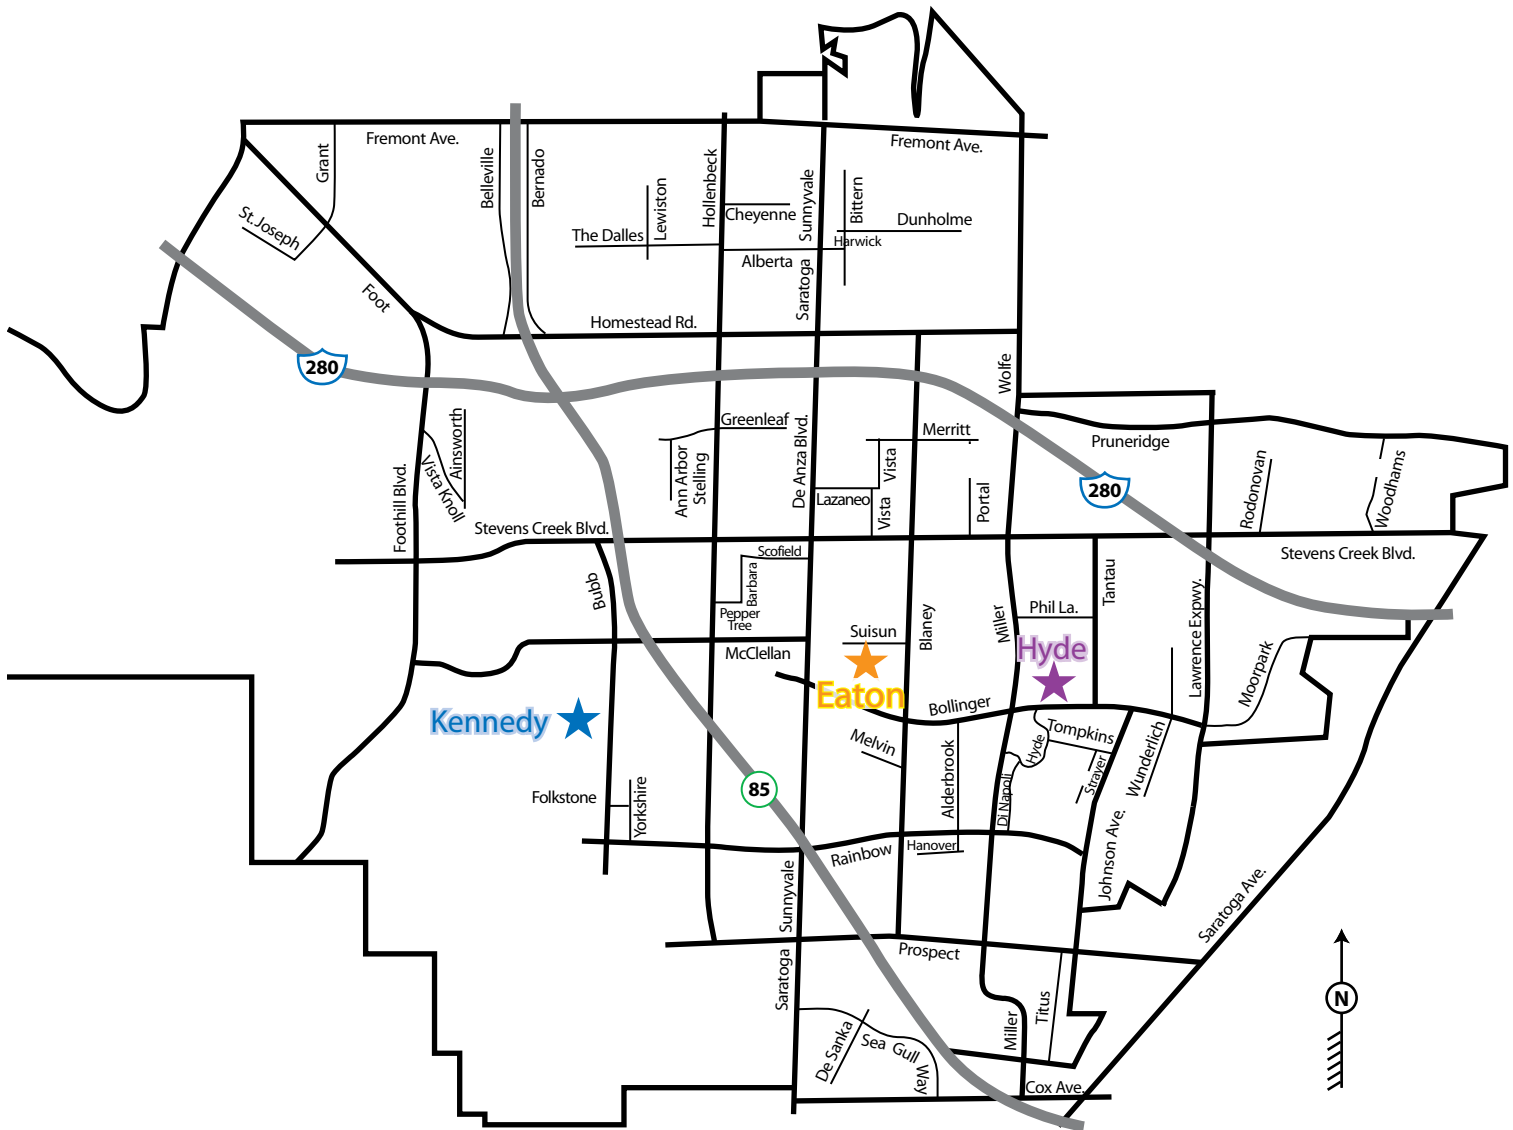

2008 Extended Year Program School Sites

De Anza College - Community Education

★ Kennedy Middle School
821 Bubb Road
Cupertino, CA 95014

★ Hyde Middle School
19325 Bollinger Road
Cupertino, CA 95014

★ Eaton Elementary School
20220 Suisun Drive
Cupertino, CA 95014